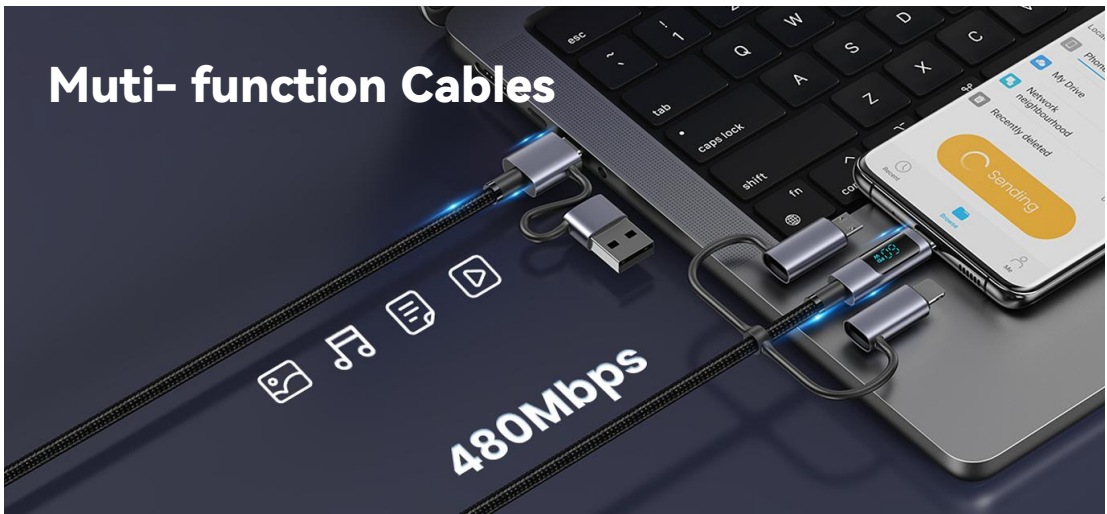

Multi- function Cables

U2044

3 in 1 USB C Charging Cable