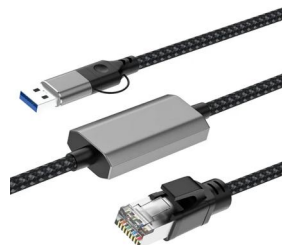

U2091

2in 1 USB3.0A/Type-C to Cat6 Ethernet Cable

Material:Aluminum Alloy+Braided
Connector:RJ45&USB3.0A/Type-C
Data Transfer Rate:1000Mbps