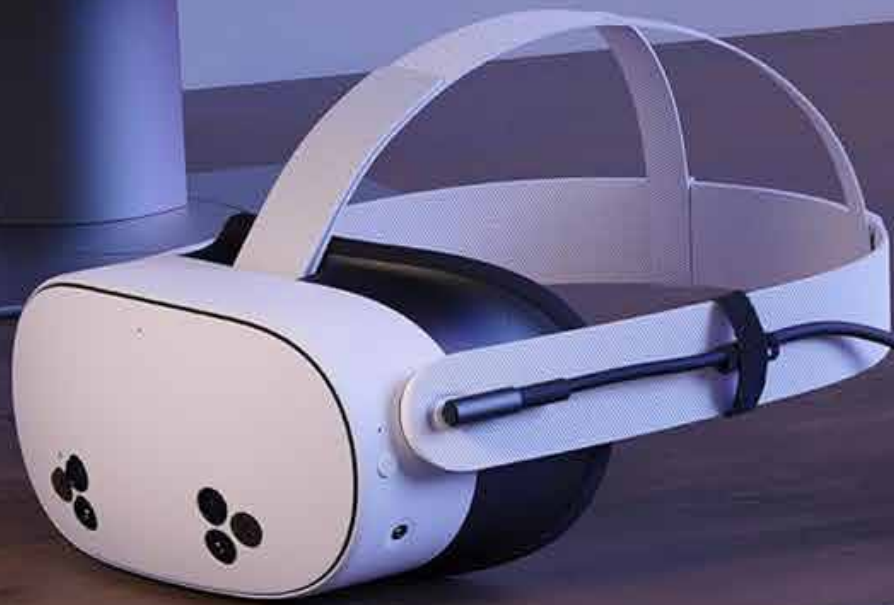

Bandwidth: 3.2 Gbps
Connection: USB 3

VR 系列
VR Series