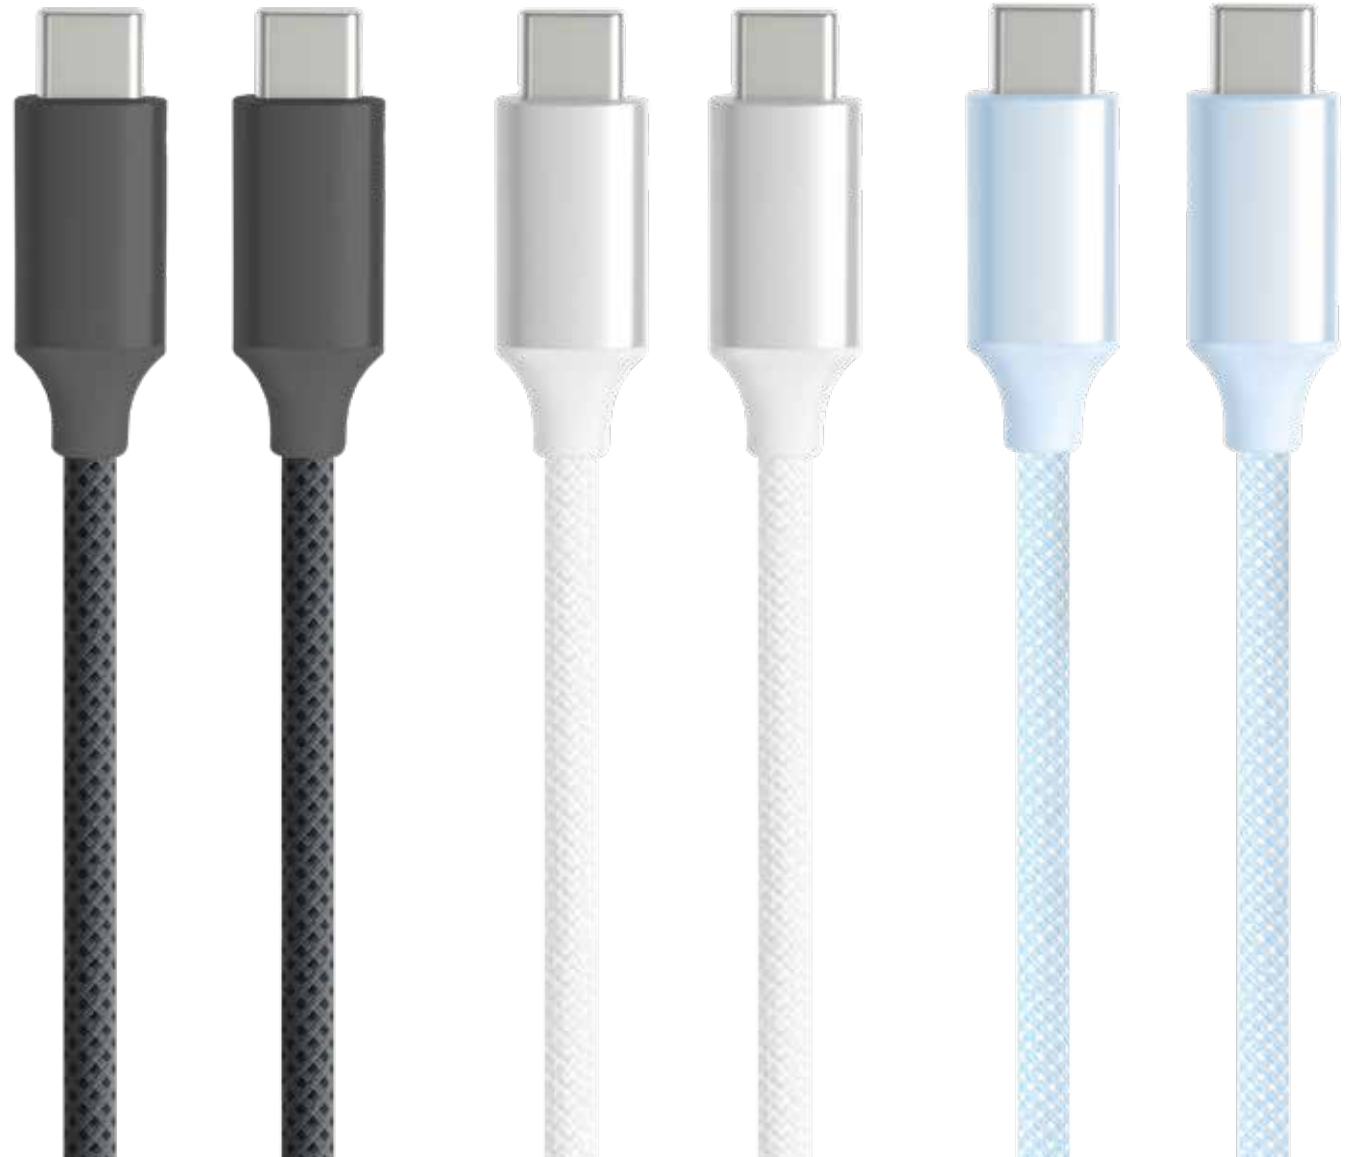

NEW-053

100W Ultra-Fast Series Data Cable 100W极速系列数据线

参数: Type-C to Type-C (20V/5A,100W)

材质: 铝合金+编织

线长: 1M

- 耐用抗造不缠绕
- 多色可选
- 100W极速快充

颜色: ● ● ●

Parameters: Type-C to Type-C (20V/5A,100W)

Material: Aluminum alloy+Braided

Wire Length: 1M

- Durable, sturdy, and tangle-free
- Available in multiple colors
- 100W super fast charging

Color: ● ● ●