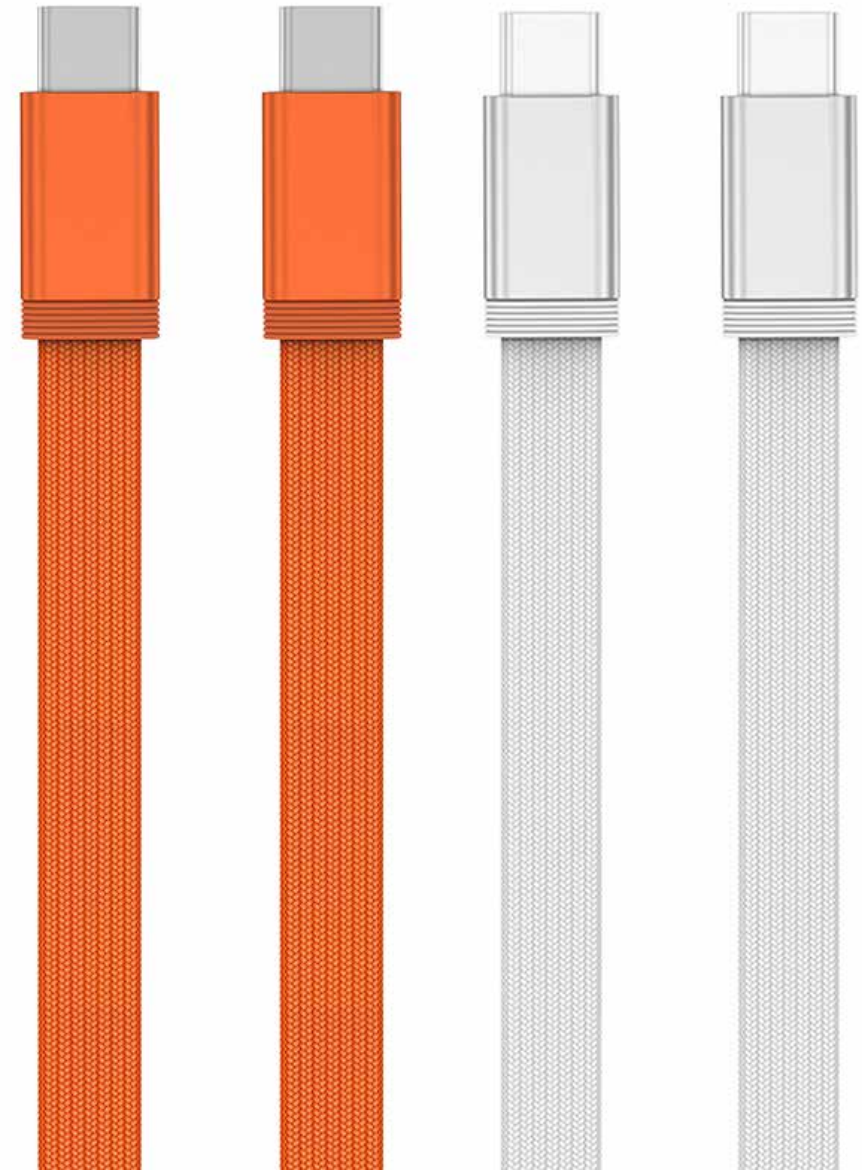

- Lighter, thinner, and easy to carry
- Vibrant colors that catch the eye
- Durable and tangle-free

Color: ○ ● ● ●

NEW-047

USB 4.0 Full-Featured Cable USB4.0全功能线

参数: Type-C to Type-C (48V/5A,240W Max)

材质: 铝合金+TPE